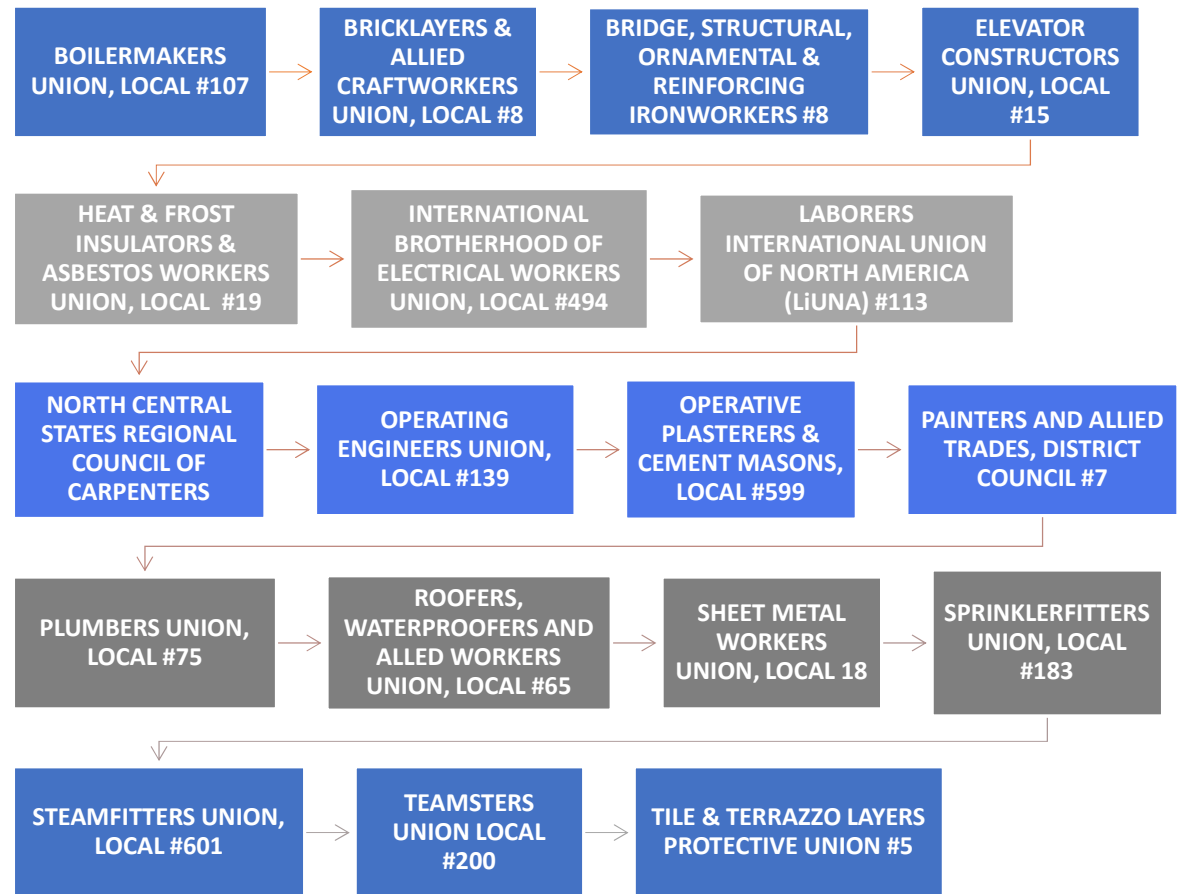

MILWAUKEE BUILDING & CONSTRUCTION TRADES COUNCIL, AFL-CIO

*REPRESENTING OVER 18 AFFILIATED TRADES AND
20,000 CRAFTWORKERS IN THE GREATER MILWAUKEE AREA
AND SURROUNDING COMMUNITIES*

WHO WE REPRESENT

MBCTC reaches out to the community to pair potential workers with apprenticeships, lifelong trade skills and family-supporting careers;

- **Students and young adults**
- **Veterans**
- **Re-entry populations**
- **Career transitioning**
- **Unemployed/Underemployed**

CONTACT US FOR MORE INFORMATION

**MILWAUKEE BUILDING &
CONSTRUCTION TRADES COUNCIL**
5941 W. BLUEMOUND ROAD
MILWAUKEE, WI 53213
(414) 475 - 5580